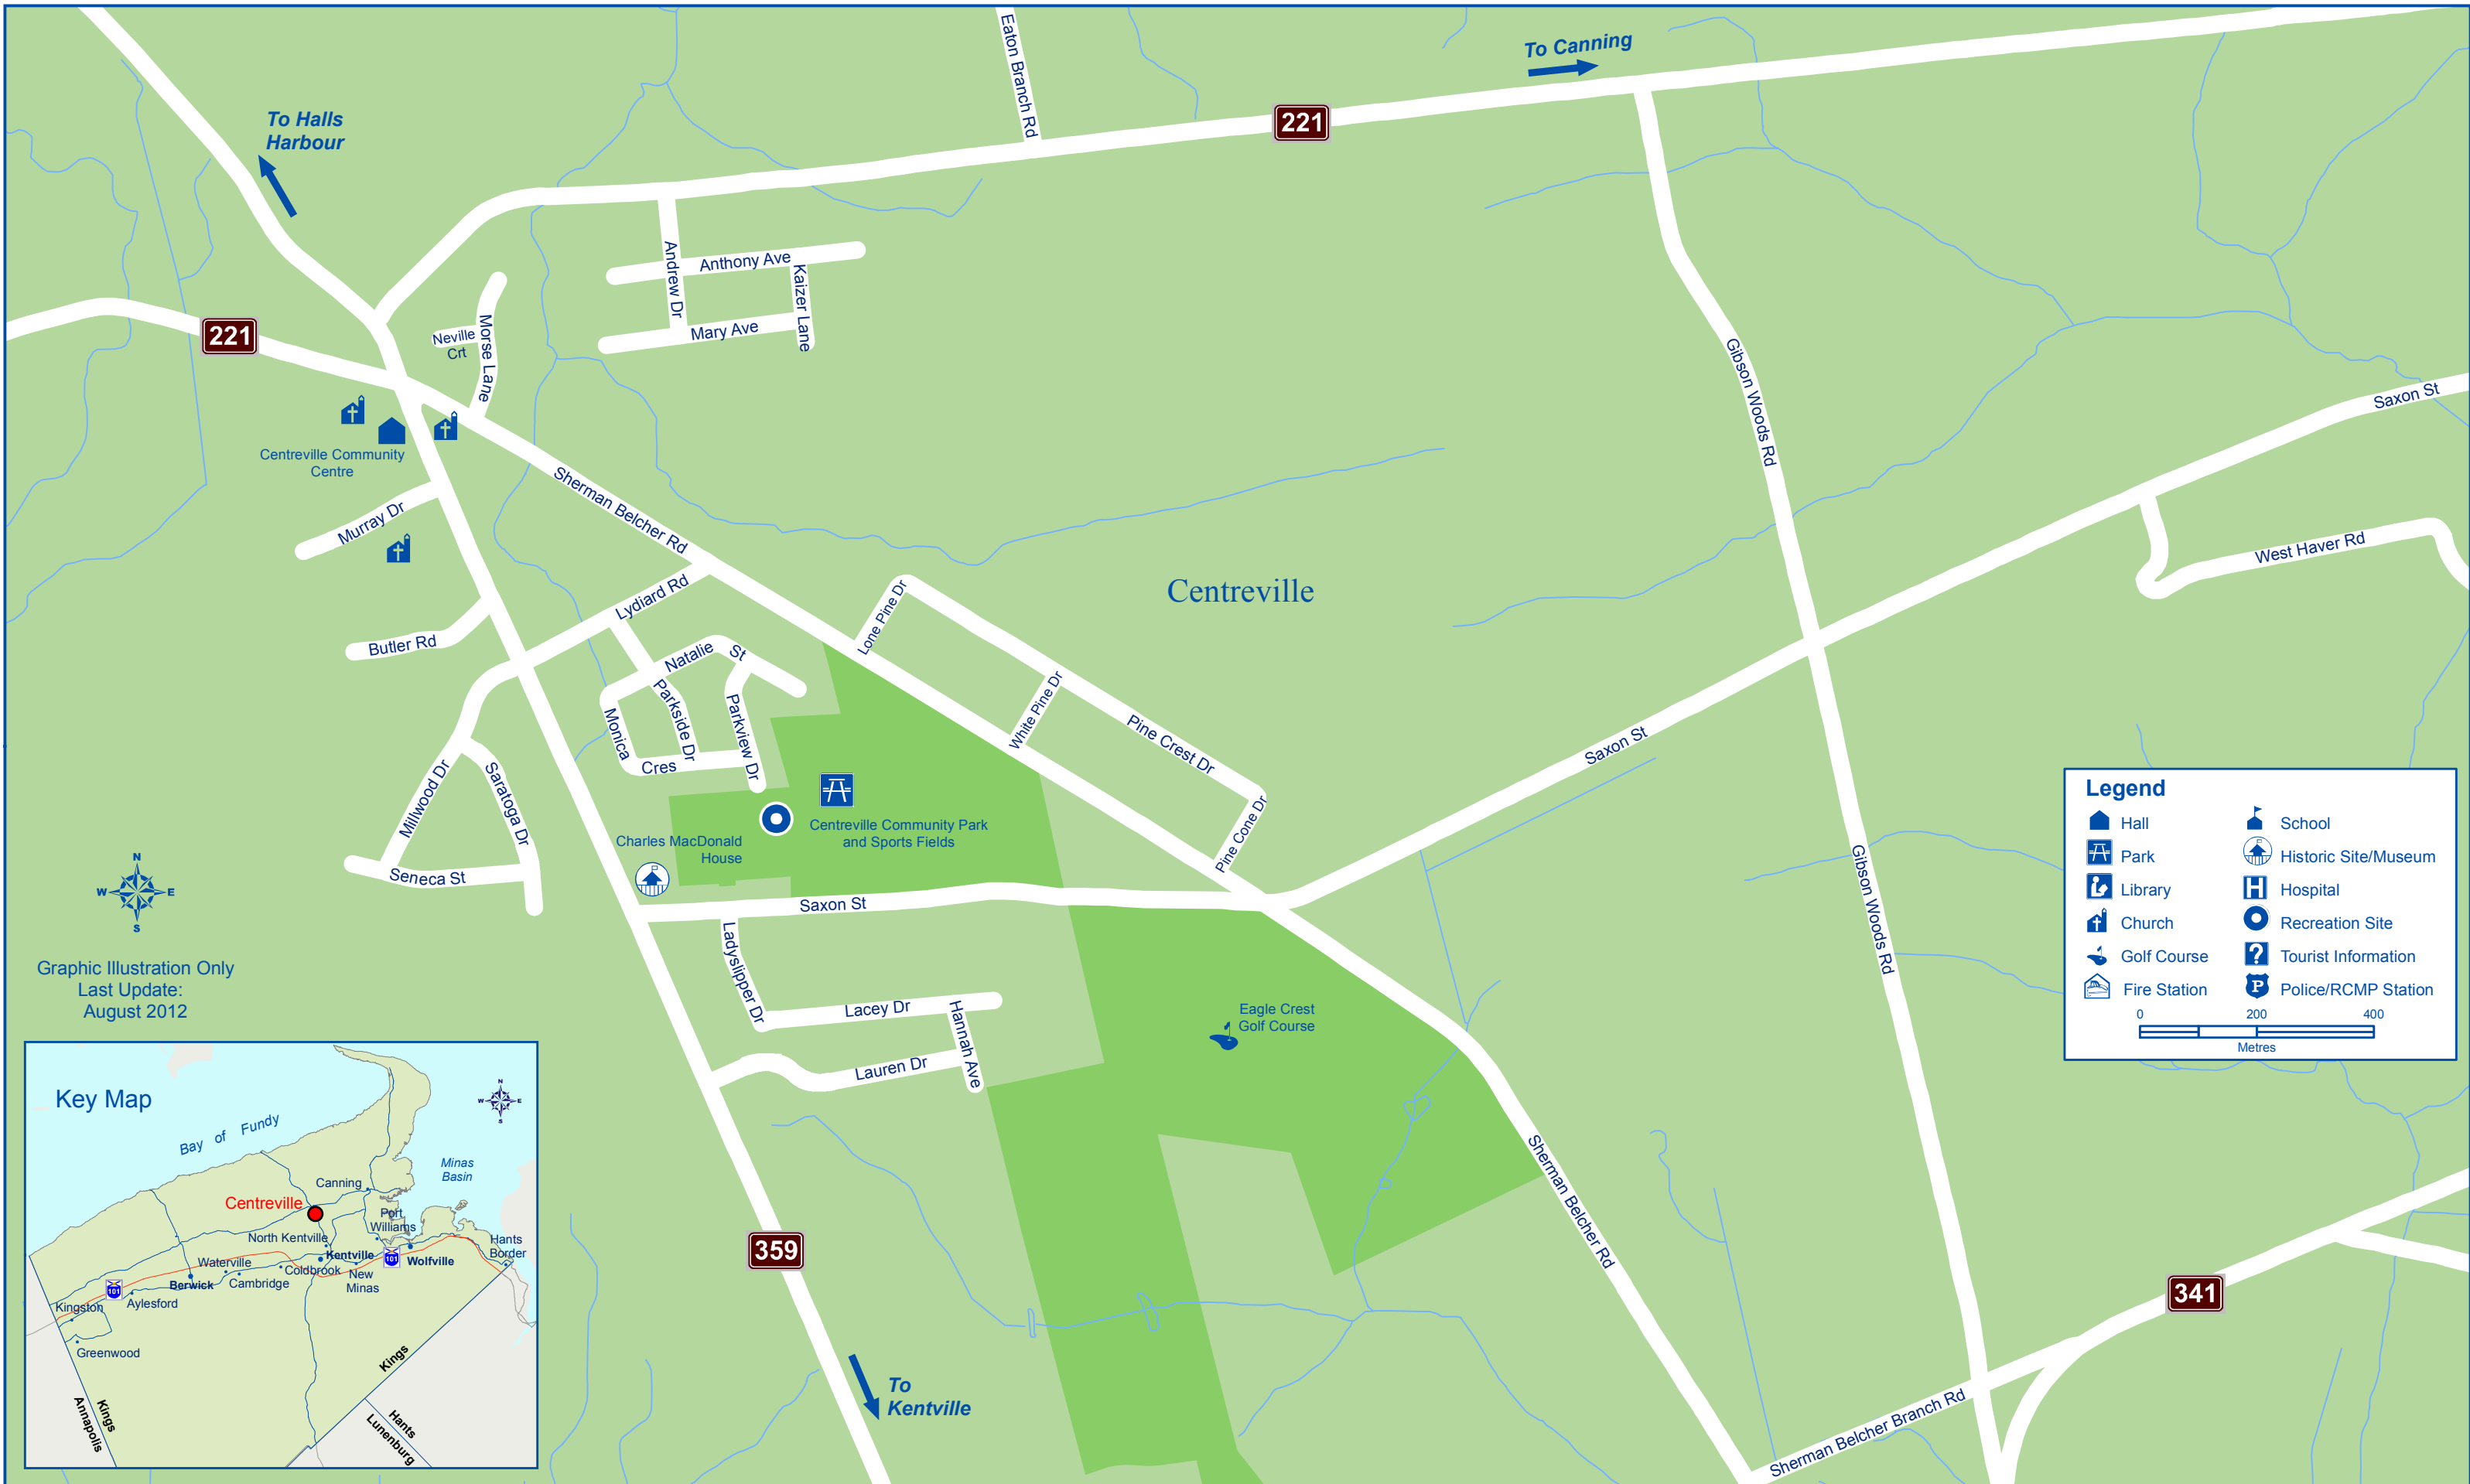

Centreville Street Map

Graphic Illustration Only
Last Update:
August 2012

Legend

Hall	School
Park	Historic Site/Museum
Library	Hospital
Church	Recreation Site
Golf Course	Tourist Information
Fire Station	Police/RCMP Station

0 200 400
Metres